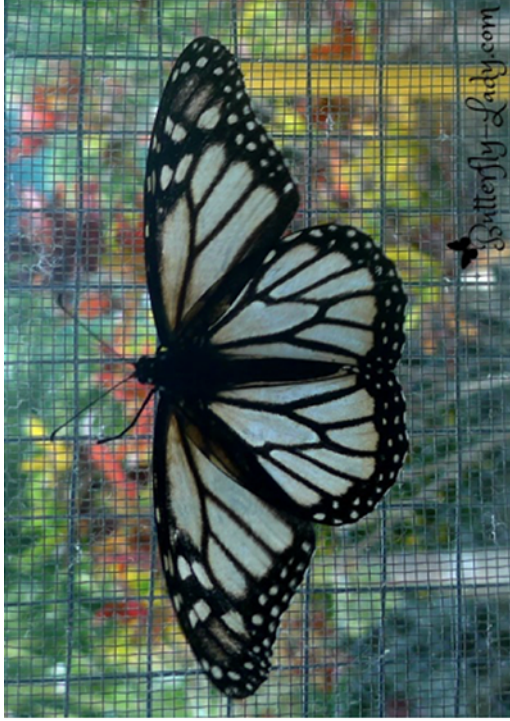

Butterfly Parents: Set 6

Male Adult	
Trait	Phenotype
Number of antennae	TWO
Number of legs	SIX
Wing color (inside)	ORANGE
Wing color (edges)	BLACK
Spot color	WHITE & YELLOW

Female Adult	
Trait	Phenotype
Number of antennae	TWO
Number of legs	SIX
Wing color (inside)	white
Wing color (edges)	BLACK
Spot color	white